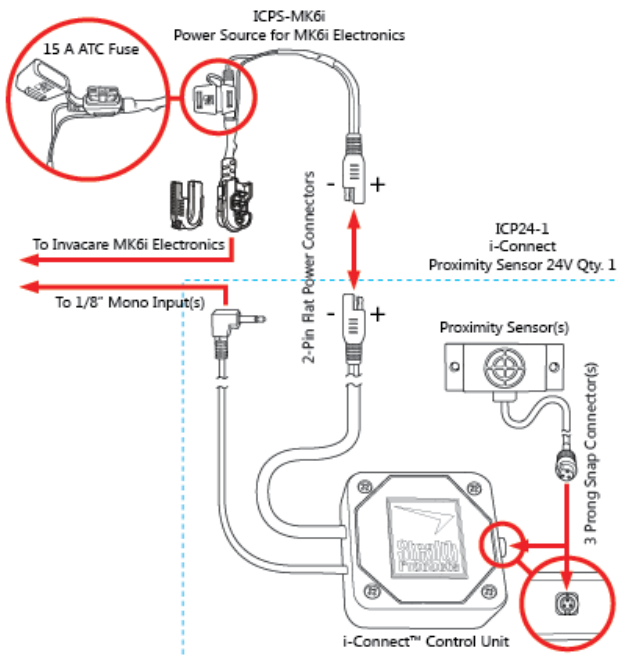

MDSS GmbH
 Schiffgraben 41
 30175 Hannover, Germany

ICPS-Q- LOGIC Power Source

ICPS-RN Power Source

ICPS-MK6I Power Source

Stealth Products, LLC. • info@stealthproducts.com • www.stealthproducts.com
+1(800) 965-9229 | +1(512) 715-9995 | 104 John Kelly Drive, Burnet TX 78611