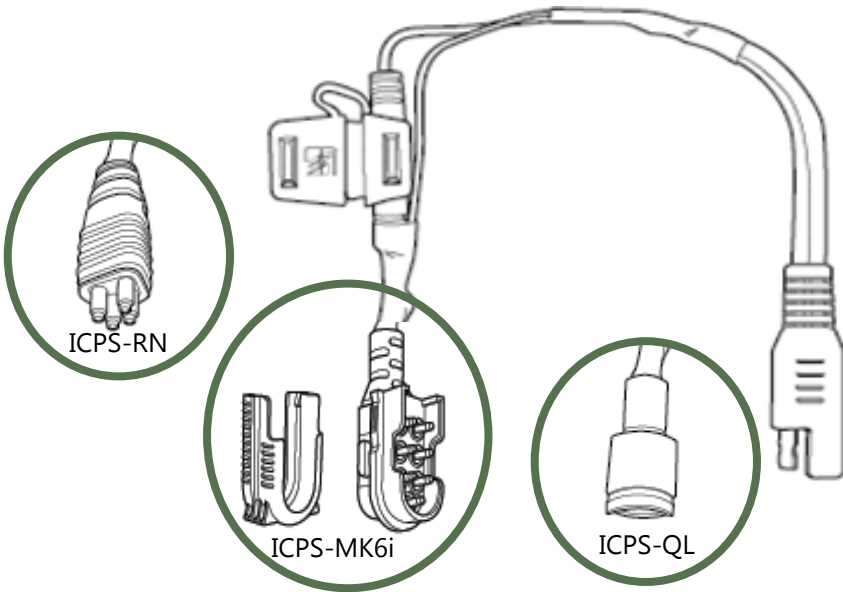

USER MANUAL

ICPS Power Source

Stealth's User Guide for the ICPS-RN, ICPS-MK6i,
And ICPS-QL i-Connect Power Sources

Stealth Products, LLC
 104 John Kelly Drive, Burnet, TX 78611
 Phone: (512) 715-9995 Toll Free: 1(800) 965-9229
 Fax: (512) 715-9954 Toll Free: 1(800) 806-1225
 info@stealthproducts.com www.stealthproducts.com