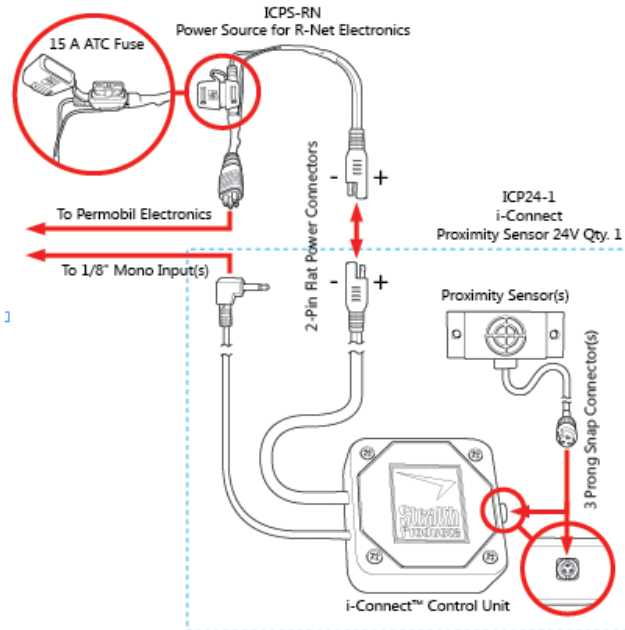

ICPS-RN Power Source