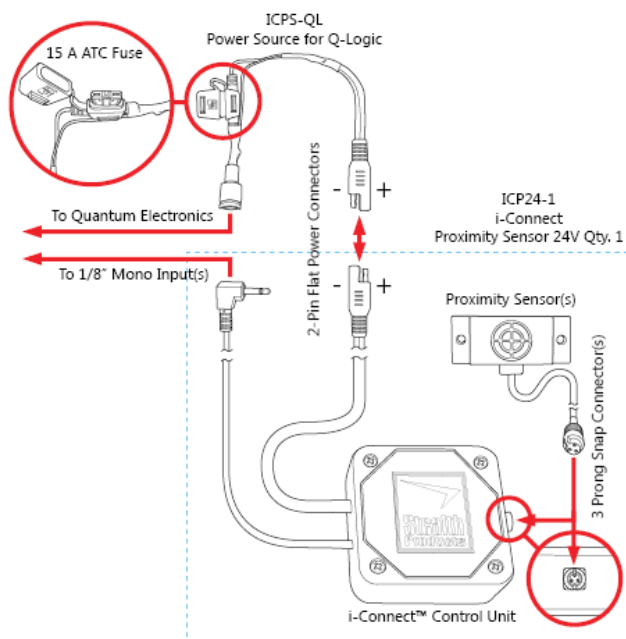

Stealth Products, LLC
104 John Kelly Drive, Burnet, TX 78611
Phone: (512) 715-9995   Toll Free: 1(800) 965-9229
Fax: (512) 715-9954   Toll Free: 1(800) 806-1225
info@stealthproducts.com   www.stealthproducts.com

MDSS GmbH
Schiffgraben 41
30175 Hannover, Germany

ICPS-Q- LOGIC Power Source